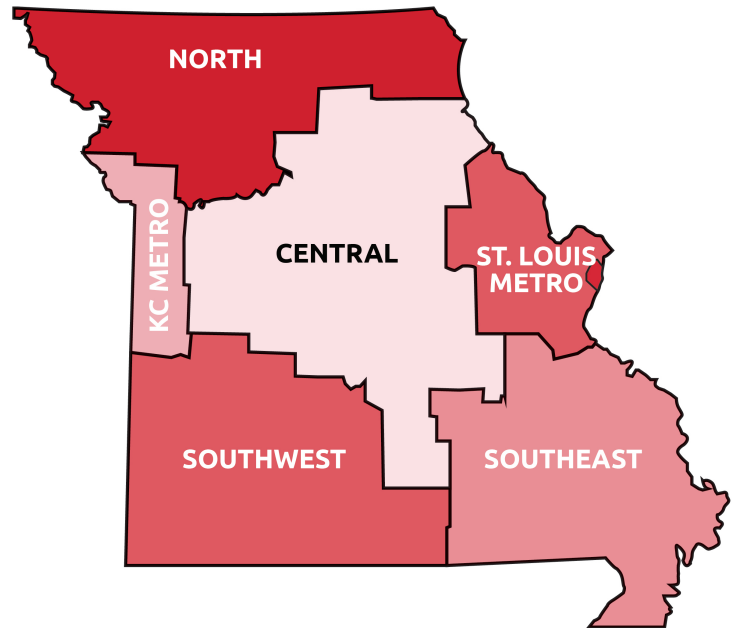

www.somo.org

Counties Served:

Barry	Hickory	Polk
Barton	Howell	St. Clair
Cedar	Jasper	Stone
Christian	Laclede	Taney
Dade	Lawrence	Vernon
Dallas	McDonald	Webster
Douglas	Newton	Wright
Greene	Ozark	

Number of Athletes: 1,498

Special Events: Inclusion Revolution, Polar Plunge (Springfield), World's Largest Truck Convoy, Tip a Cops, Torch Run, Drive It Home Raffle and Poker Crawl.

For a complete listing of events occurring in the Southwest Area and around the state, visit the Special Olympics Missouri website at www.somo.org.